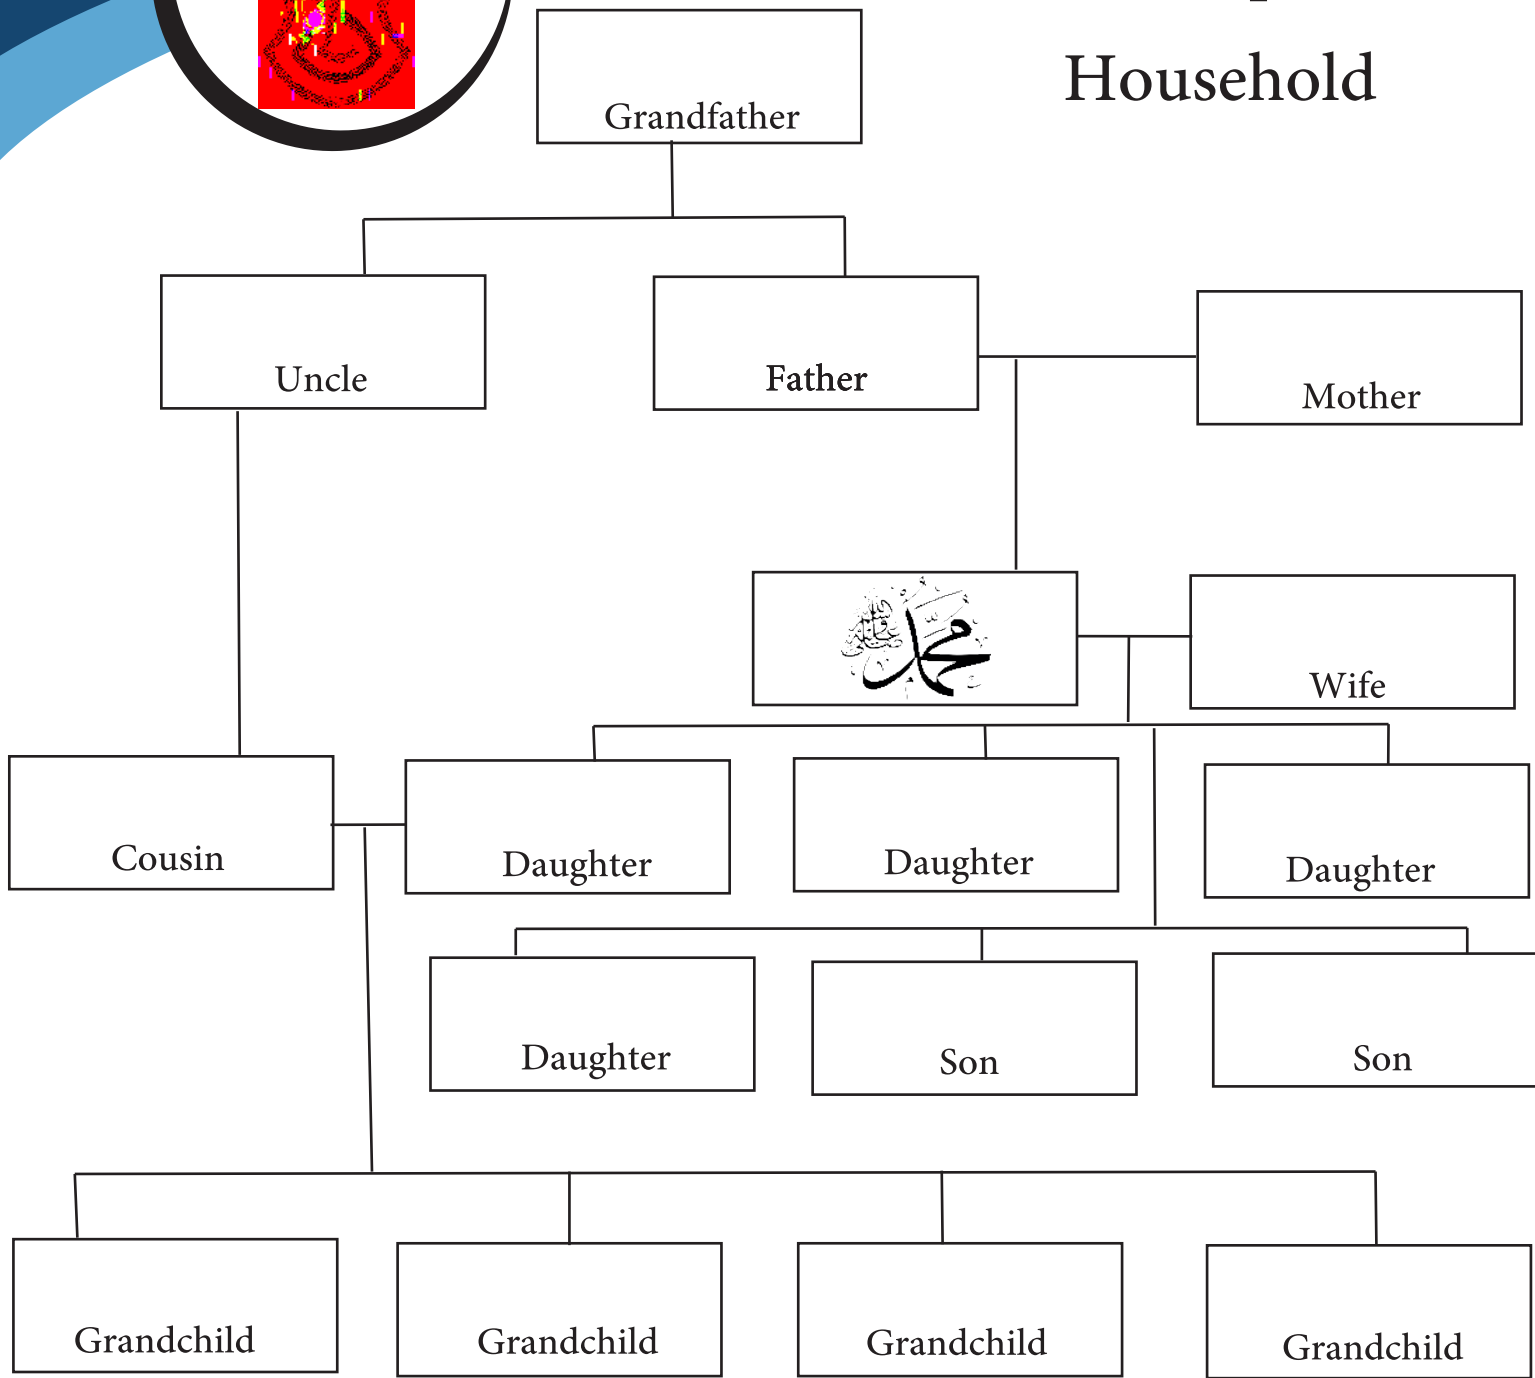

The Prophetic Household

Instructions: This is a family tree representing some of the family members of the Prophet. Fill in the empty boxes with the following names of the Prophetic Household:

Hasan-Abd al-Muttalib-Ruqayya-Zaynab-Umm

Kulthum-Zaynab-Khadija-Husayn-Amina-Qasim-Abd

Allah-AbdAllah-Fatima-Abu Talib-Ali-Umm Kulthum